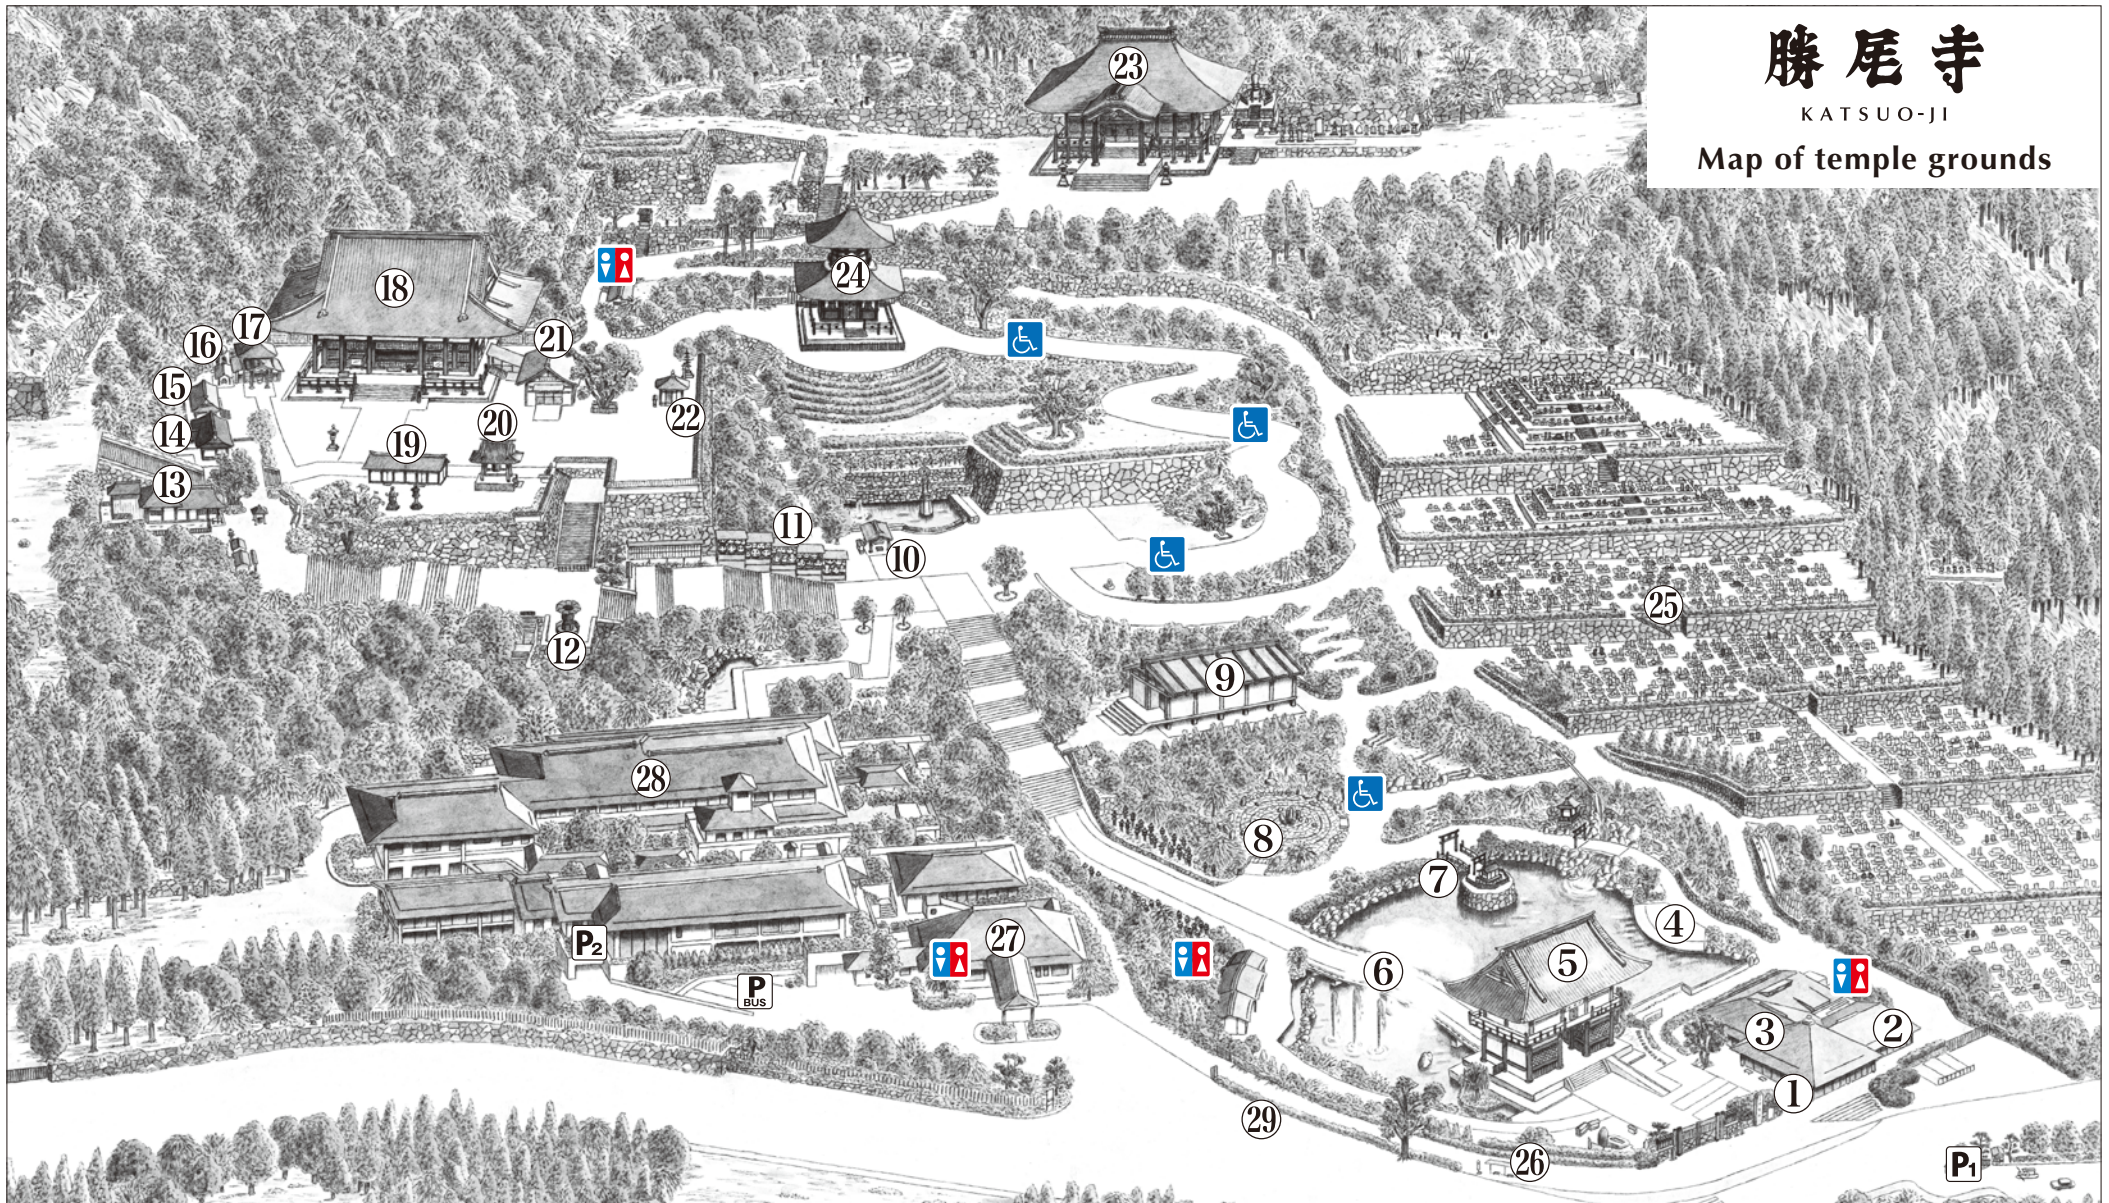

勝尾寺

KATSUO-JI

Map of temple grounds

- | | | | | | |
|-----------------------|--------------------|-------------------|----------------------------|-----------------------------|-----------------------|
| ① Temple Entrance | ② Smoking area | ③ Free rest area | ④ Carp feeding area | ⑤ Main temple gate | ⑥ Purification bridge |
| ⑦ Shrine of Benzaiten | ⑧ Circle of wisdom | ⑨ Treasure house | ⑩ Ichigan Fudo-Do | ⑪ Kachi-Daruma votive shelf | |
| ⑫ Washbasin | ⑬ San-Po Kojin-Do | ⑭ San-ja Gongen | ⑮ Kaizan-Do | ⑯ Mizukake Kannon-Doh | ⑰ Daishi-Do |
| ⑱ Main hall | ⑲ Place of giving | ⑳ Belfry Hall | ㉑ General reception office | ㉒ Fudo-Do | ㉓ Nikai-Do |
| ㉔ Tahoto Pagoda | ㉕ Memorial garden | ㉖ Hankyu Bus Stop | ㉗ Office | ㉘ Training Accommodations | ㉙ Taxi stand |